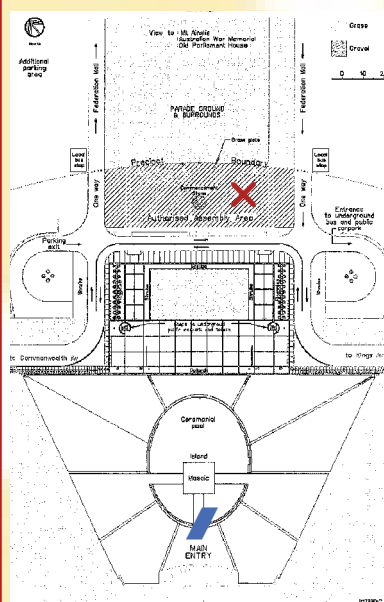

Ruby &  
Gold rosettes  
available on day.

Key:

- Front Entrance to Parliament House
- Authorised Assembly Area (outside)

*Keep the Marriage Act Intact...*